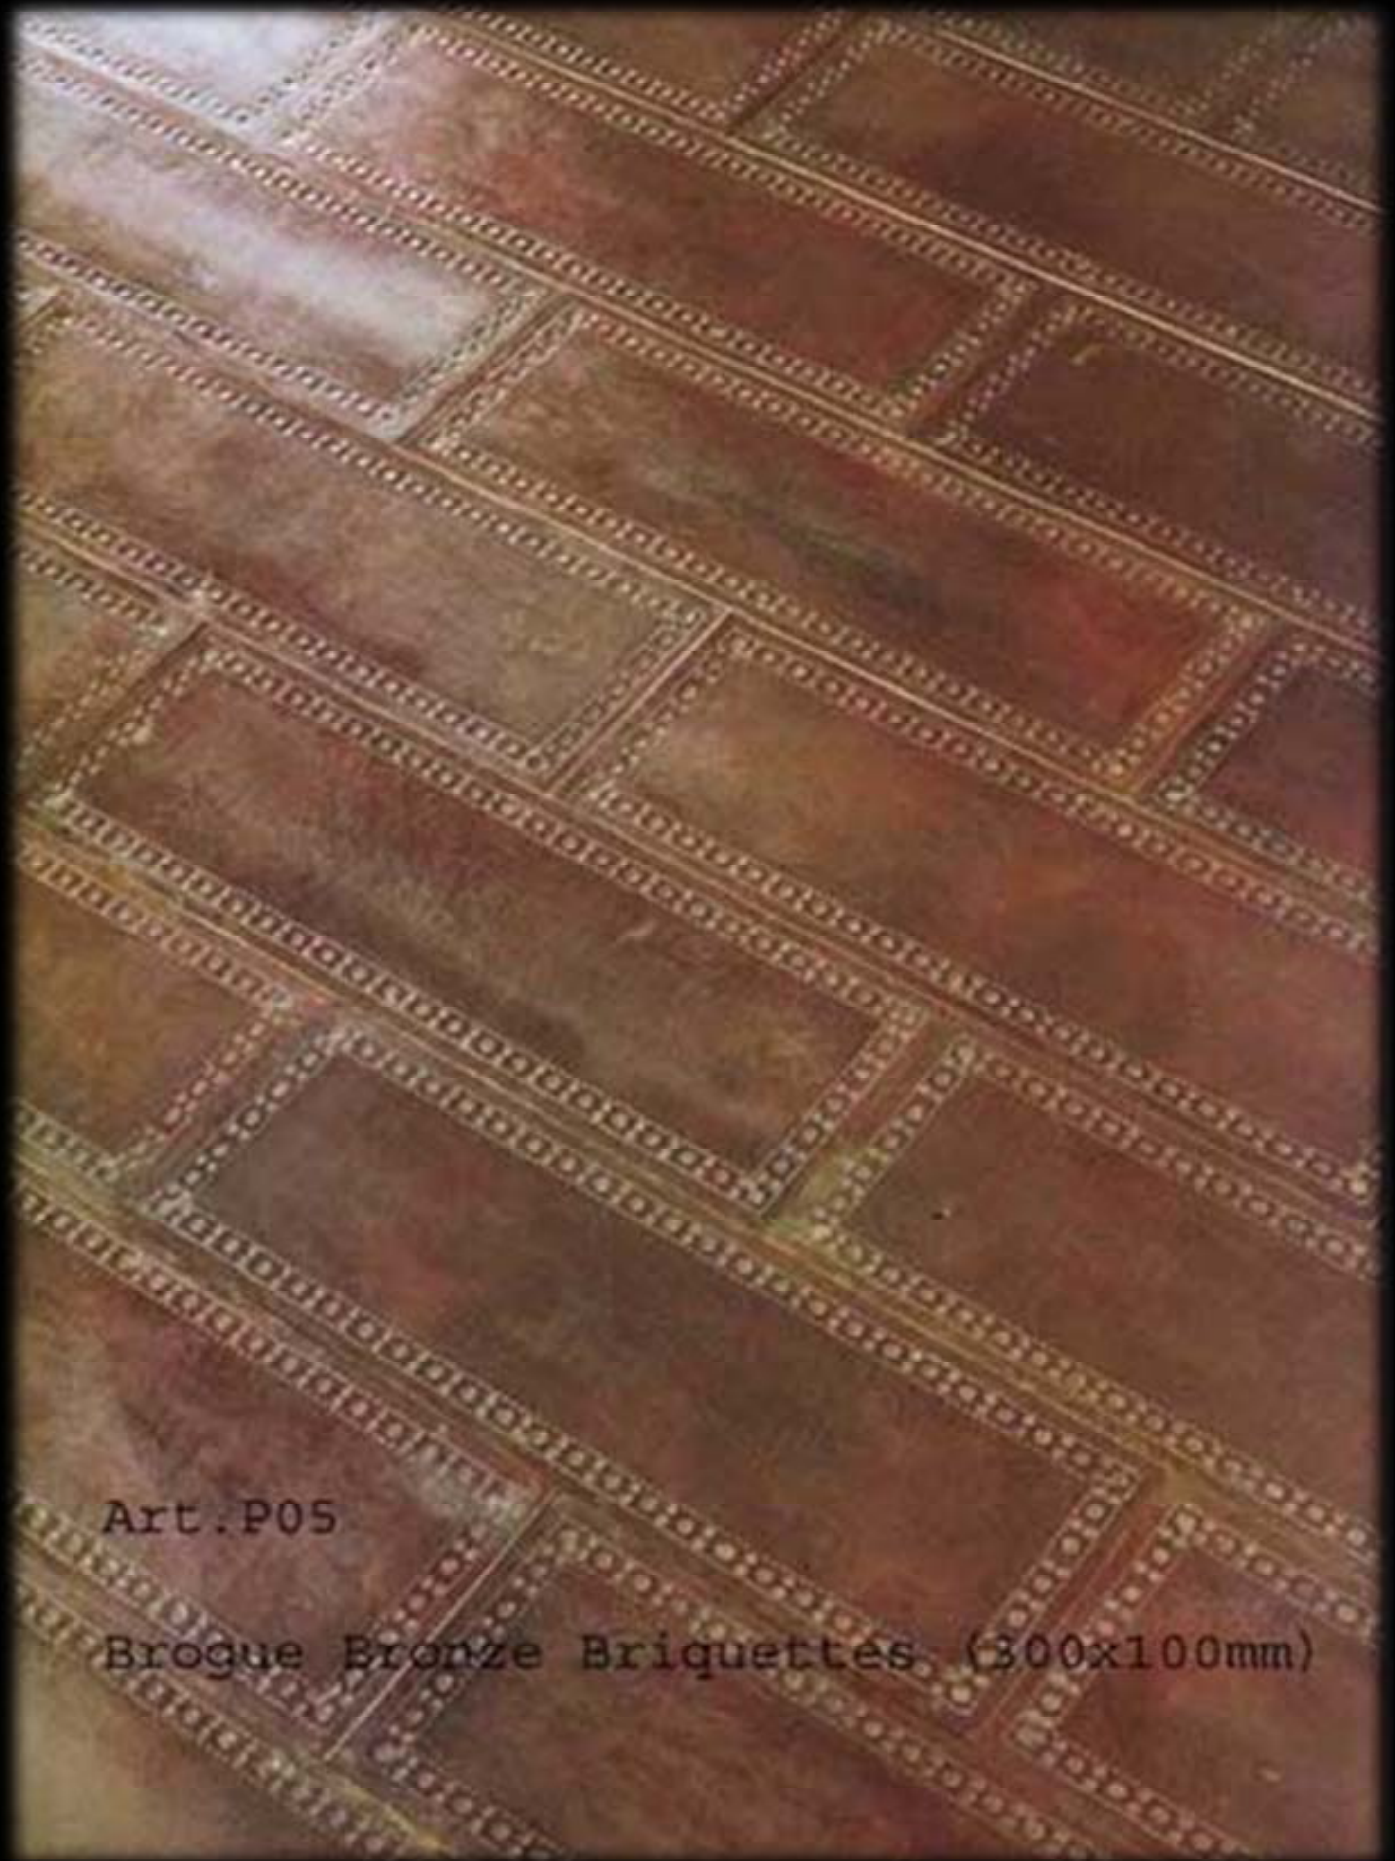

Art. P012

Brogue Tan Briquettes (300x100mm)

Old Materials

Art P11

Tan Tatoo Briquettes (300x160mm)

Art. P05

Brogue Bronze Briquettes (300x100mm)

Art. P15