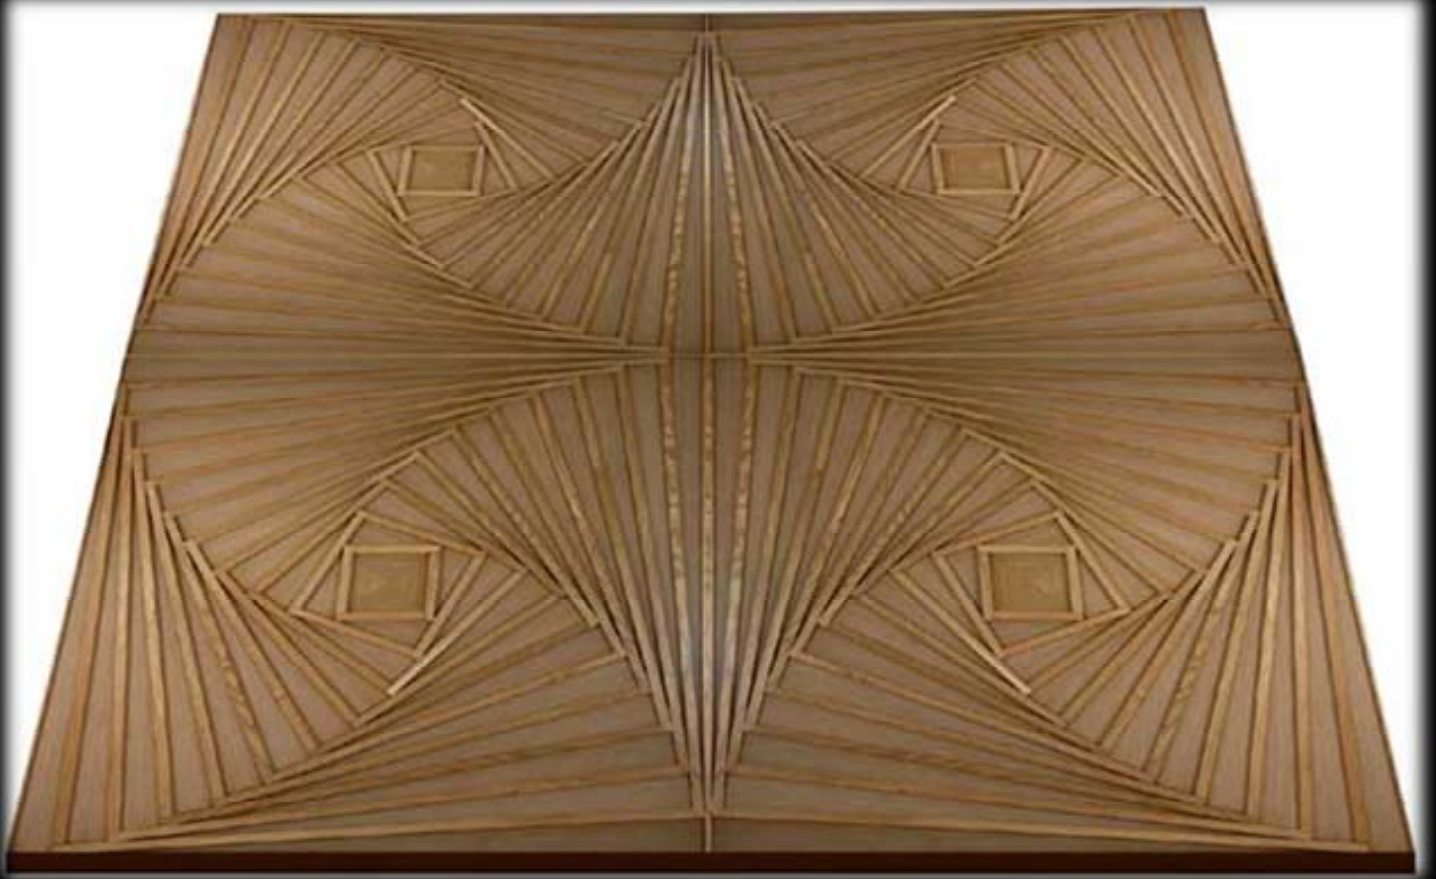

Old Materials

Art. VENTAGLIO 1

Oak, Epoxy Resin