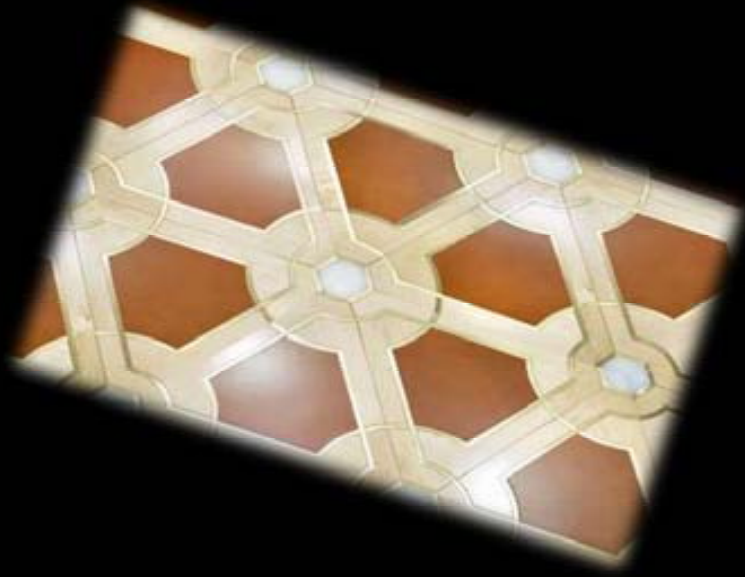

Walnut, Mahogany, Gold, Swarovski Crystals.

Old Materials

Art. KALEIDOS 100 B

Pear, Wengè, Brushed Brass, Swarovski Crystals.

Old Materials

Art. STARGATE 120 C

Maple, Brushed Brass, Leather, Iran White Onyx.