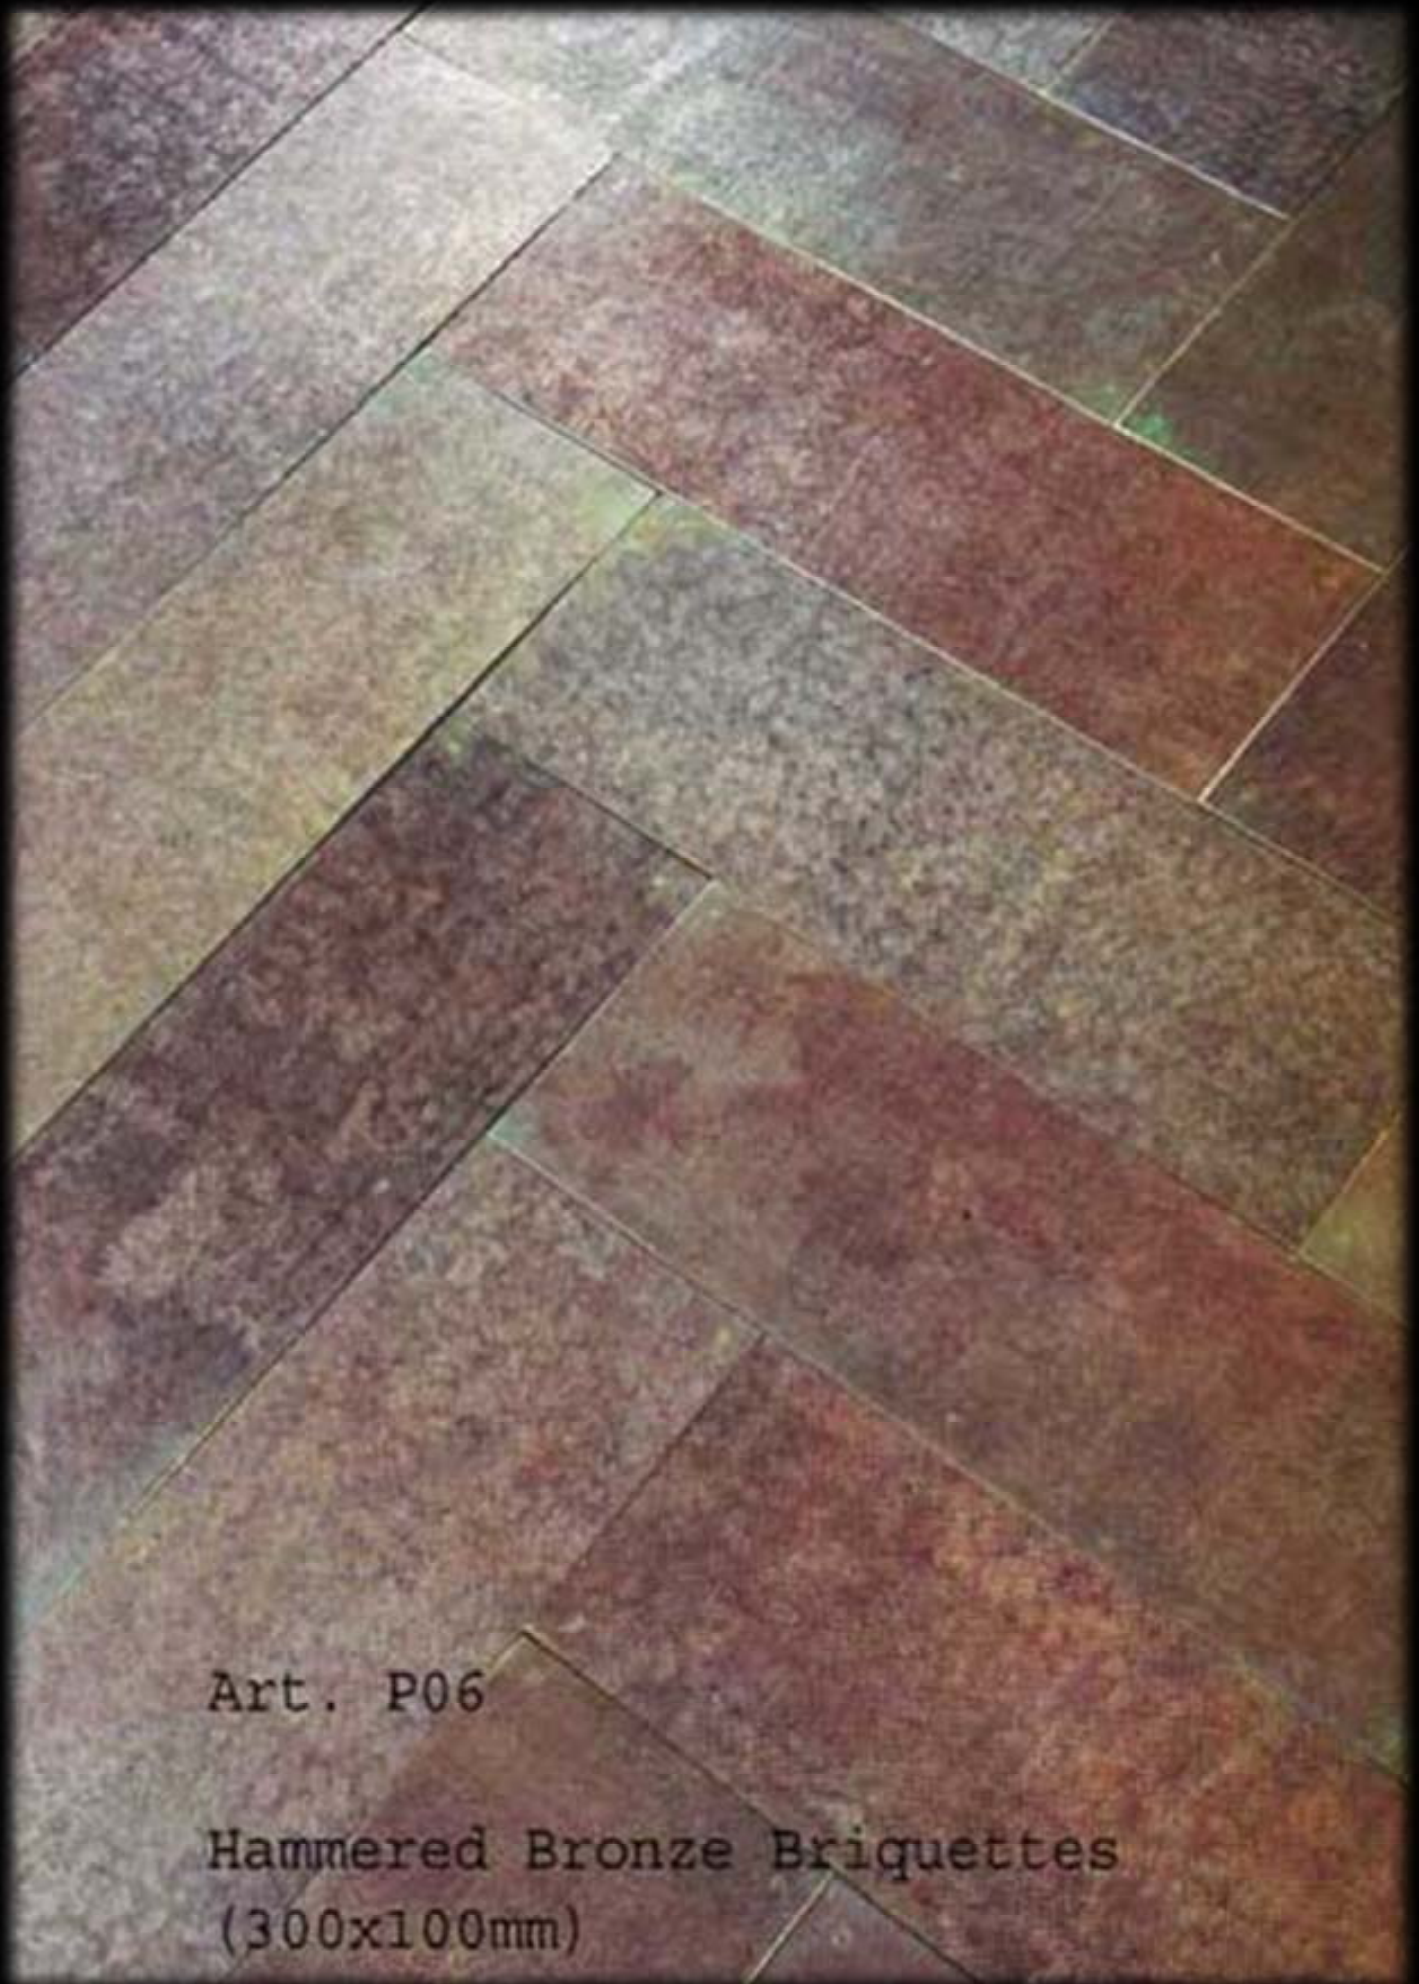

Old Materials

Art. P09

Chocolate Parquet Versailles
(300x100mm)

Art. P06

Hammered Bronze Briquettes
(300x100mm)

Art. P08

Hammered Bronze Paviers (300x300mm)

Art. P04