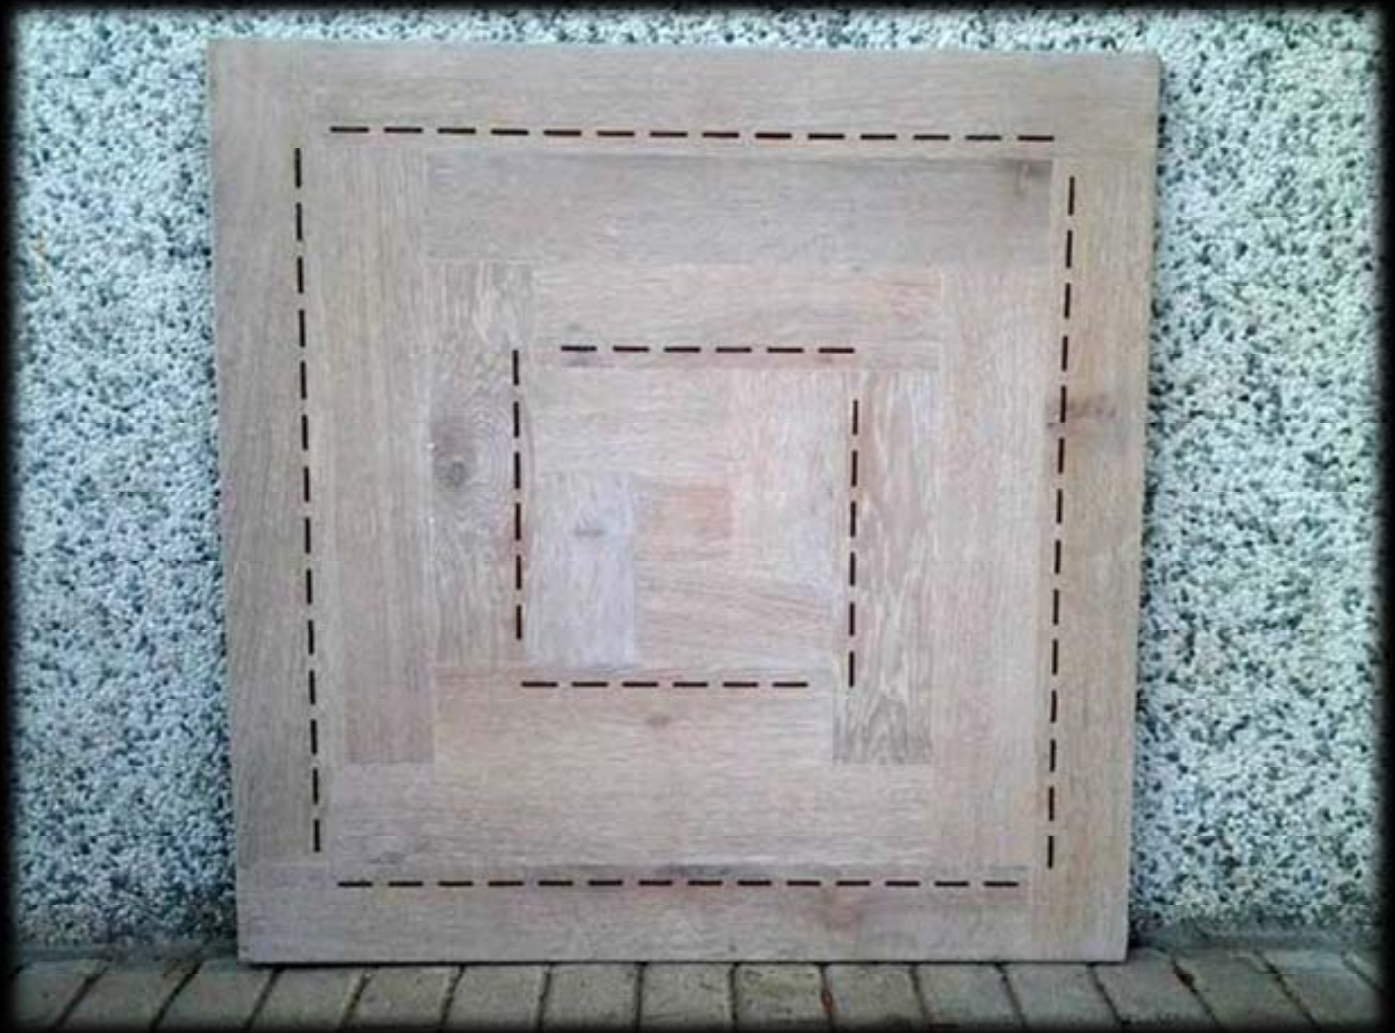

Model plug to French oak with leather inserts.

Old Materials

Art. LEATHER 01

Tile Oak Hand sewn Leather (70X70X2)

Old Materials

Art. LEATHER 02

Tile natural Oak Hand sewn Leather (70X70X2)

Old Materials