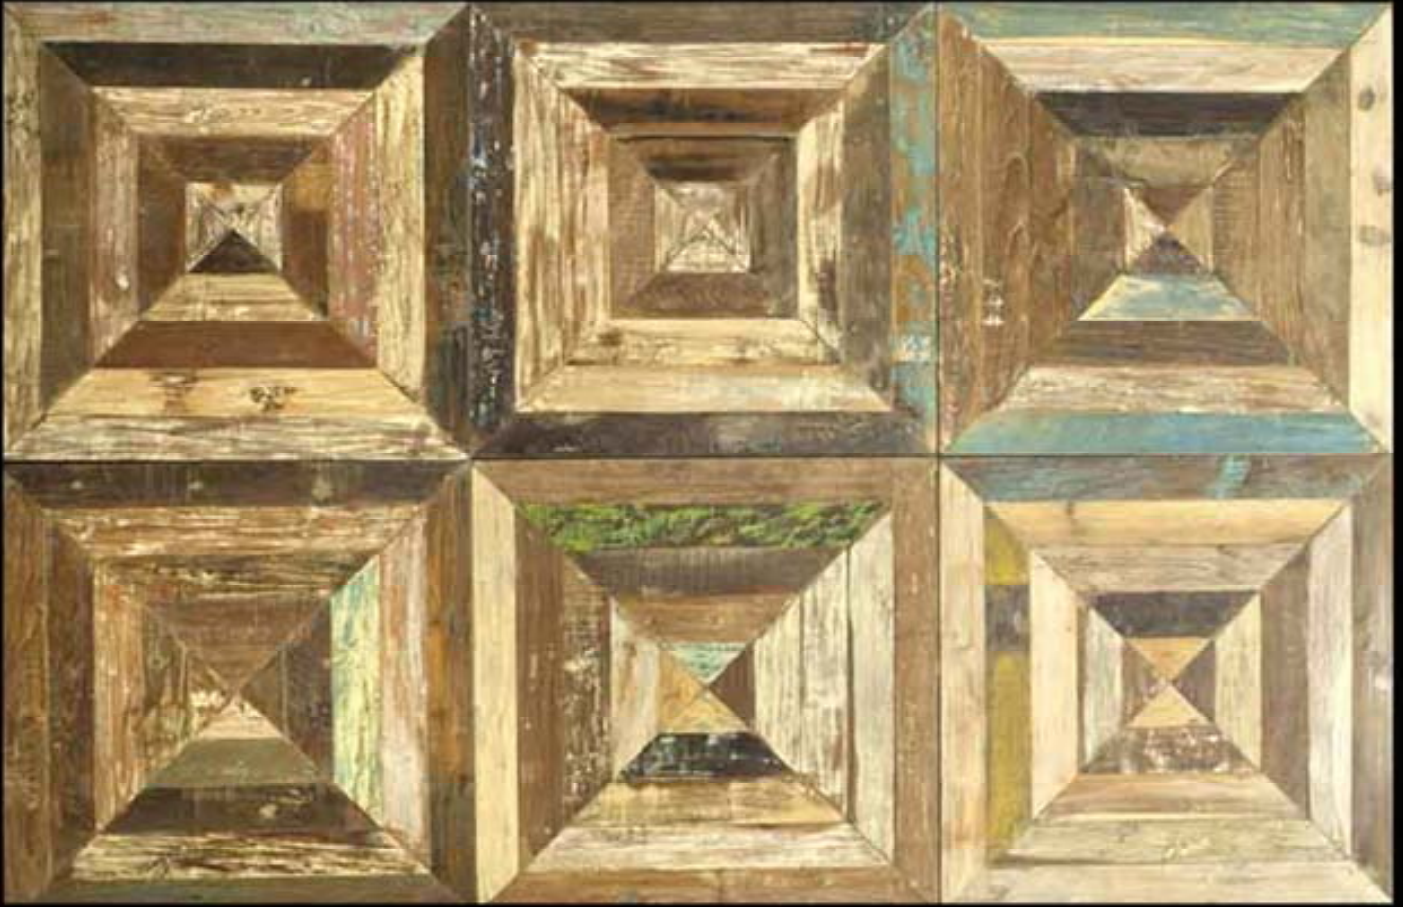

Old Materials

Art. PARK 13

Old Parquet Teak Painting

Teak floors, antique original patina salvaged from old schools in india tiles size 70x70x3 limited quantities of extraordinary beauty.