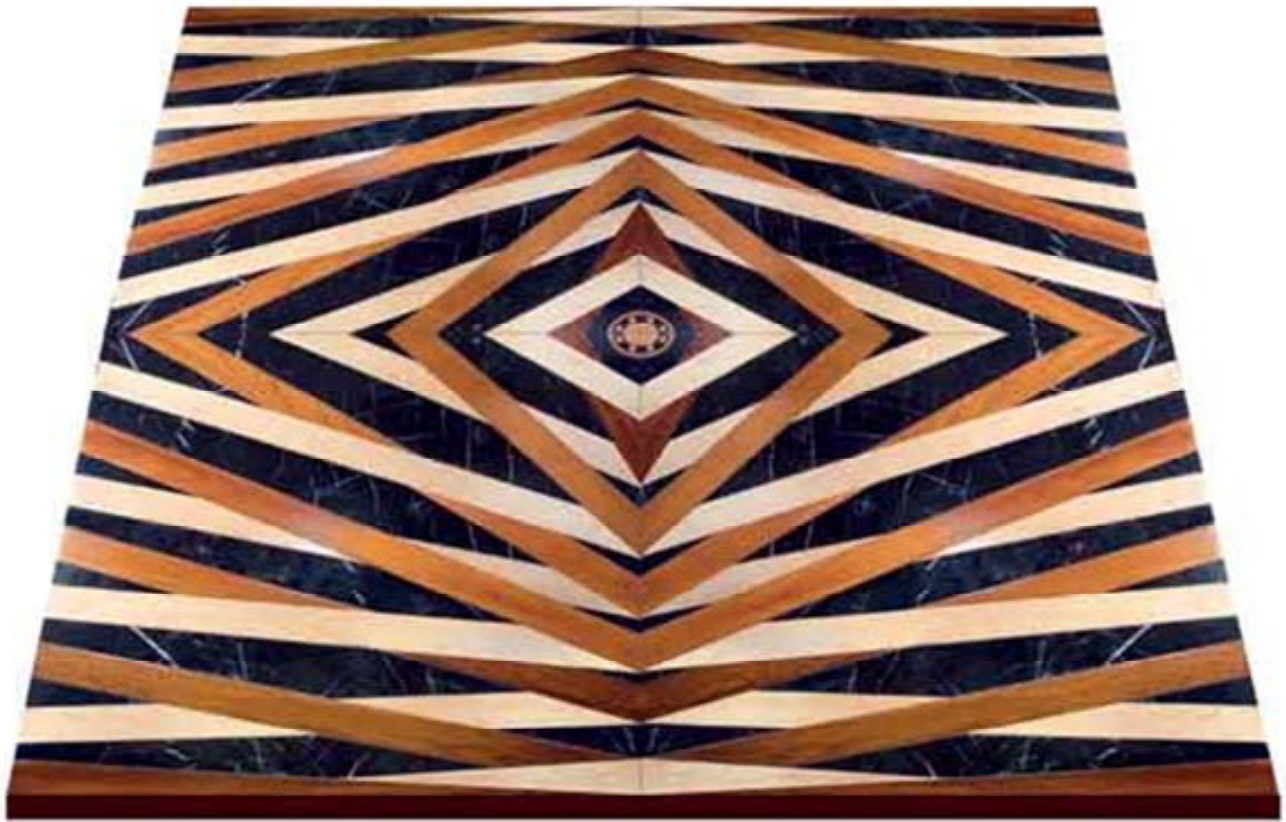

Old Materials

Art. TIGER C

Teak, Maple, Black Marquina Marble, Swarovski Crystals.